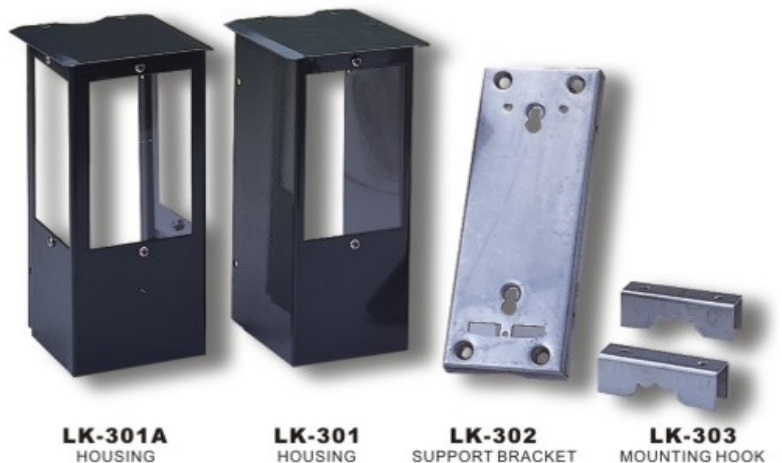

LK-301A
HOUSING

LK-301
HOUSING

LK-302
SUPPORT BRACKET

LK-303
MOUNTING HOOK

Stainless steel parts for outdoor installation